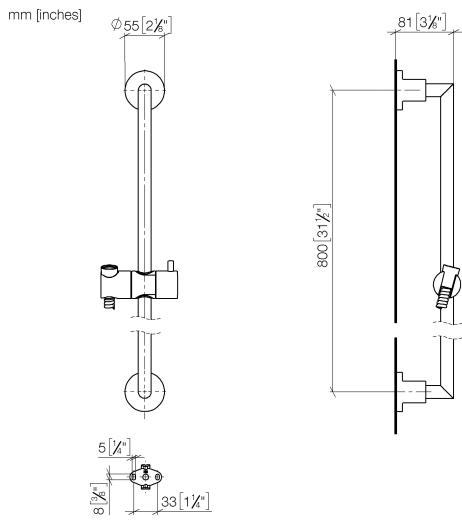

ST 050 203 1892

- slide bar
- Pipe diameter 18 mm
- rosettes Ø 55 mm
- gauge 800 mm
- metal shower hose 1750mm with integrated anti-twist protection
- shower hose connector 3/8"
- Three or five settings: COMPACT RAIN, COMPACT SOFT FLOW, COMPACT AQUAPRESSURE FLOW, max. flow rate 15 l/min (at 3 bar)
- Function from: 7 l/min
- spray head Ø 100mm

- slide bar
- Pipe diameter 18 mm
- rosettes Ø 55 mm
- gauge 800 mm
- metal shower hose 1750mm with integrated anti-twist protection
- shower hose connector 3/8"

This article does not include a hand shower!

ST 050 203 1892

Certificates

WRAS_2009048. ACS_20 ACC LY 738. IAPMO_4976 (1).

ST 050 203 1892

Spare parts list

No.	Item Number	Name	Quantity used	Delivery time
1	05 17 20 739 00 90	fixing set	2	2
2	09 30 30 071 90	screw	2	2
3	09 30 11 046 90	disc	2	2
4	08 17 89 505-08	holder	2	40
5	04 31 11 113 00 90	pin	2	2
6	05 28 22 590 00-08	bar	1	40
7	12 580 970-08	Slide unit - Platinum	1	40
8	28 322 970-08	Metal shower hose 1/2" x 3/8" x 1750 mm - Platinum	1	40