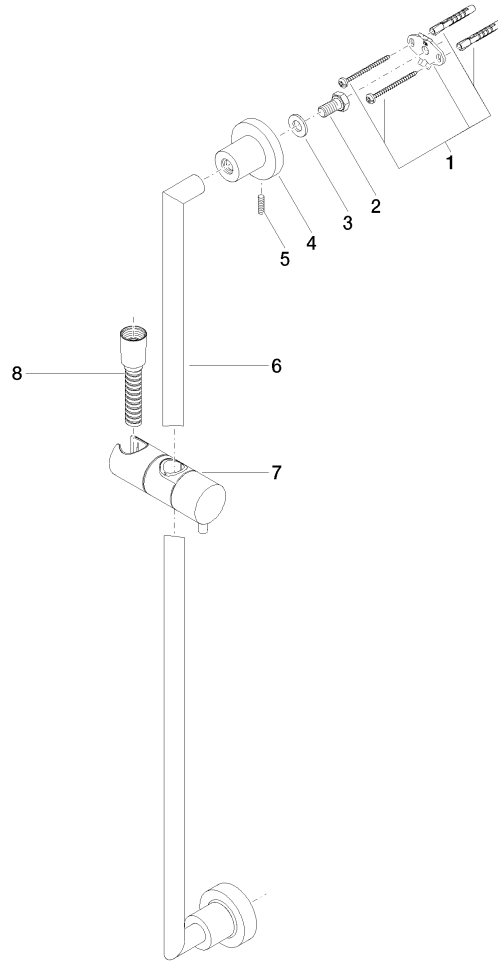

ST 050 203 1892

- slide bar
- Pipe diameter 18 mm
- rosettes Ø 55 mm
- gauge 800 mm
- metal shower hose 1750mm with integrated anti-twist protection
- shower hose connector 3/8"
- Three or five settings: COMPACT RAIN, COMPACT SOFT FLOW, COMPACT AQUAPRESSURE FLOW, max. flow rate 15 l/min (at 3 bar)
- Function from: 7 l/min
- spray head Ø 100mm

Individual components of this set

You need the following components for this set

1x 26 413 892-08

1x 28 018 979-08

TARA Shower set - Platinum

TARA

ST 050 203 1892

ST 050 203 1892

- slide bar
- Pipe diameter 18 mm
- rosettes Ø 55 mm
- gauge 800 mm
- metal shower hose 1750mm with integrated anti-twist protection
- shower hose connector 3/8"

This article does not include a hand shower!

ST 050 203 1892

Certificates

WRAS_2009048. ACS_20 ACC LY 738. IAPMO_4976 (1).

ST 050 203 1892

Spare parts list

No.	Item Number	Name	Quantity used	Delivery time
1	05 17 20 739 00 90	fixing set	2	2
2	09 30 30 071 90	screw	2	2
3	09 30 11 046 90	disc	2	2
4	08 17 89 505-08	holder	2	40
5	04 31 11 113 00 90	pin	2	2
6	05 28 22 590 00-08	bar	1	40
7	12 580 970-08	Slide unit - Platinum	1	40
8	28 322 970-08	Metal shower hose 1/2" x 3/8" x 1750 mm - Platinum	1	40