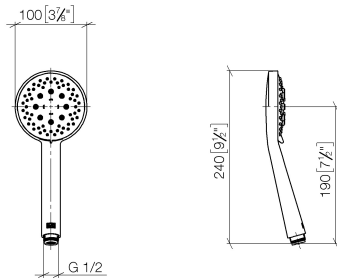

ST 050 203 1892

- slide bar
- Pipe diameter 18 mm
- rosettes Ø 55 mm
- gauge 800 mm
- metal shower hose 1750mm with integrated anti-twist protection
- shower hose connector 3/8"
- Three or five settings: COMPACT RAIN, COMPACT SOFT FLOW, COMPACT AQUAPRESSURE FLOW, max. flow rate 15 l/min (at 3 bar)
- Function from: 7 l/min
- spray head Ø 100mm

- slide bar
- Pipe diameter 18 mm
- rosettes Ø 55 mm
- gauge 800 mm
- metal shower hose 1750mm with integrated anti-twist protection
- shower hose connector 3/8"

This article does not include a hand shower!

TARA Shower set - Platinum

TARA

ST 050 203 1892

TARA Shower set - Platinum

TARA

ST 050 203 1892

TARA Shower set - Platinum

TARA

ST 050 203 1892

ST 050 203 1892

mm [inches]

Flow rate chart

Certificates

LGA_29984.

DVGW_DW-
6517DN0129.

WRAS_2210003.